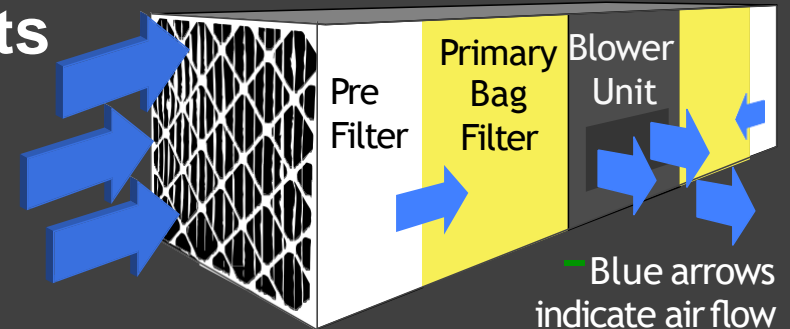

Standard Filter Package Cleans

- Welding Smoke
- Grinding Dust
- Plasma Smoke
- General Carpentry
- Diesel Exhaust
- Light Odors

*Charcoal Filters can be added on to address specific odors

Simple Operation – Effective Results

Particle full air enters both ends of the unit. The air passes through pre-filters rated at MERV 10 and MERV 15 Primary Bag Filters. The clean air is then exhausted out of the middle section.

More Info