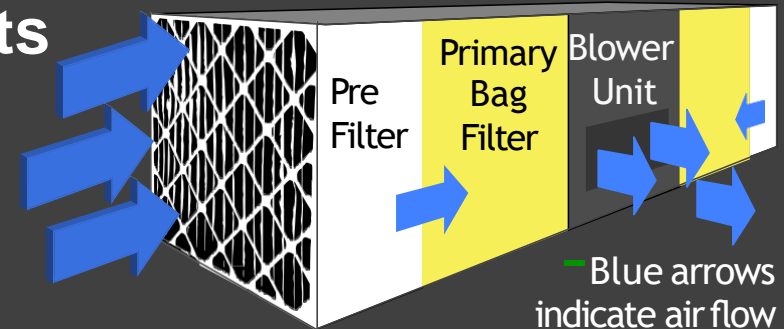

Standard Filter Package Cleans

- Welding Smoke
- Grinding Dust
- Plasma Smoke
- General Carpentry
- Diesel Exhaust
- Light Odors

*Charcoal Filters can be added on to address specific odors

Simple Operation – Effective Results

Particle full air enters both ends of the unit. The air passes through pre-filters rated at MERV 10 and MERV 15 Primary Bag Filters. The clean air is then exhausted out of the middle section.

Blue arrows indicate air flow