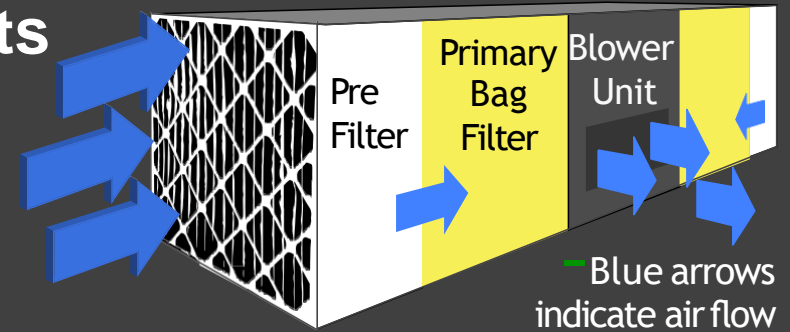

Standard Filter Package Cleans

- Welding Smoke
- Grinding Dust
- Plasma Smoke
- General Carpentry
- Diesel Exhaust
- Light Odors

*Charcoal Filters can be added on to address specific odors

Simple Operation – Effective Results

Particle full air enters both ends of the unit. The air passes through pre-filters rated at MERV 10 and MERV 15 Primary Bag Filters. The clean air is then exhausted out of the middle section.

More Info