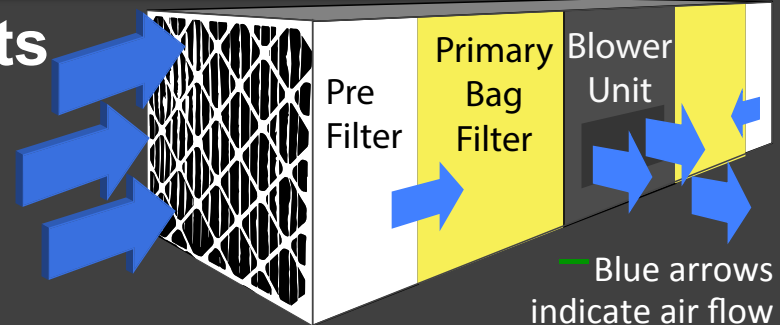

Clean Air Solution – Immediate Results

Standard Filter Package Cleans

- Welding Smoke
- Plasma Smoke
- Diesel Exhaust
- Shop Dust and Fumes
- Grinding Dust
- General Carpentry
- Light Odors
- Oil Mist

*Charcoal Filters can be added on to address specific odors

Simple Operation – Effective Results

Particle full air enters both ends of the unit. The air passes through pre-filters rated at MERV 10 and MERV 15 Primary Bag Filters. The clean air is then exhausted out of the middle section.