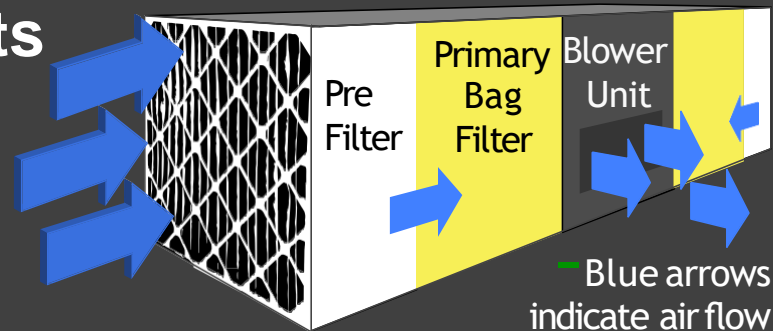

Standard Filter Package Cleans

- Welding Smoke
- Grinding Dust
- Plasma Smoke
- General Carpentry
- Diesel Exhaust
- Light Odors

*Charcoal Filters can be added on to address specific odors

Simple Operation - Effective Results

Particle full air enters both ends of the unit. The air passes through pre-filters rated at MERV 10 and MERV 15 Primary Bag Filters. The clean air is then exhausted out of the middle section.

Blue arrows indicate air flow